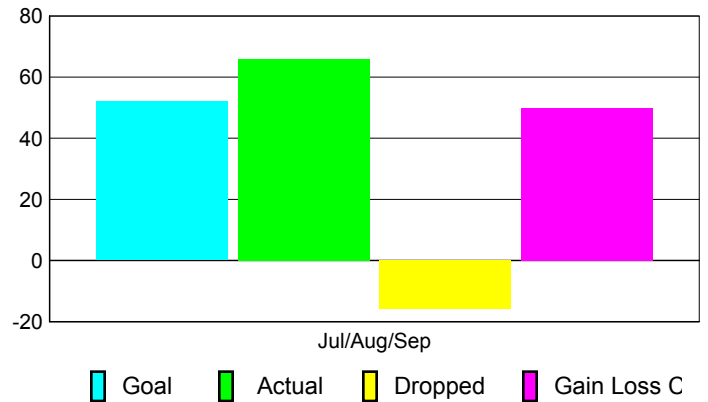

Membership Results 2010-2011

Goal, New, Dropped, Gain/Loss