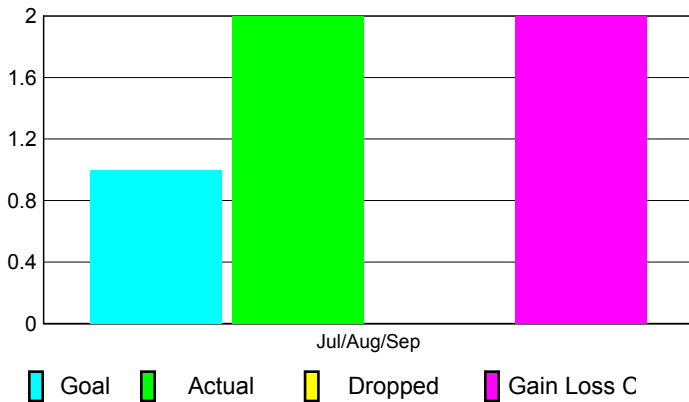

2010-2011 GMT Reports for District (or Undistricted) **District B 2**

GMT: **PEDRO A BOTELLO ORTIZ**

Location: **MEXICO**

GMT CA: **3**

CLUBS

Club Results
2010-2011

Clubs
2009-2010

Month	New Club Goal	Actual New Clubs	Actual Dropped Clubs	Gain/Loss of Clubs	Gain/Loss of Clubs
Jul/Aug/Sep	1	2	0	2	-3
Totals	1	2	0	2	-3

Club Results 2010-2011

Goal, New, Dropped, Gain/Loss

Comparison of Club Gain/Loss

Current Year Compared to the Previous Year

YTD Status Quo Clubs 2010-2011

Status Quo Clubs Compared to Status Quo Members

MEMBERSHIP