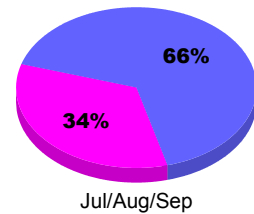

Membership Results
2010-2011

Membership
2009-2010

Month	Net Memb Goal	Actual New Memb	Actual Dropped Memb	Gain/Loss of Memb	Gain/Loss of Memb
Jul/Aug/Sep	52	66	-16	50	-81
Totals	52	66	-16	50	-81

Membership Results 2010-2011

Goal, New, Dropped, Gain/Loss

Comparison of Membership Gain/Loss

Current Year Compared to the Previous Year

Gender Comparison 2010-2011

■ Male ■ Female